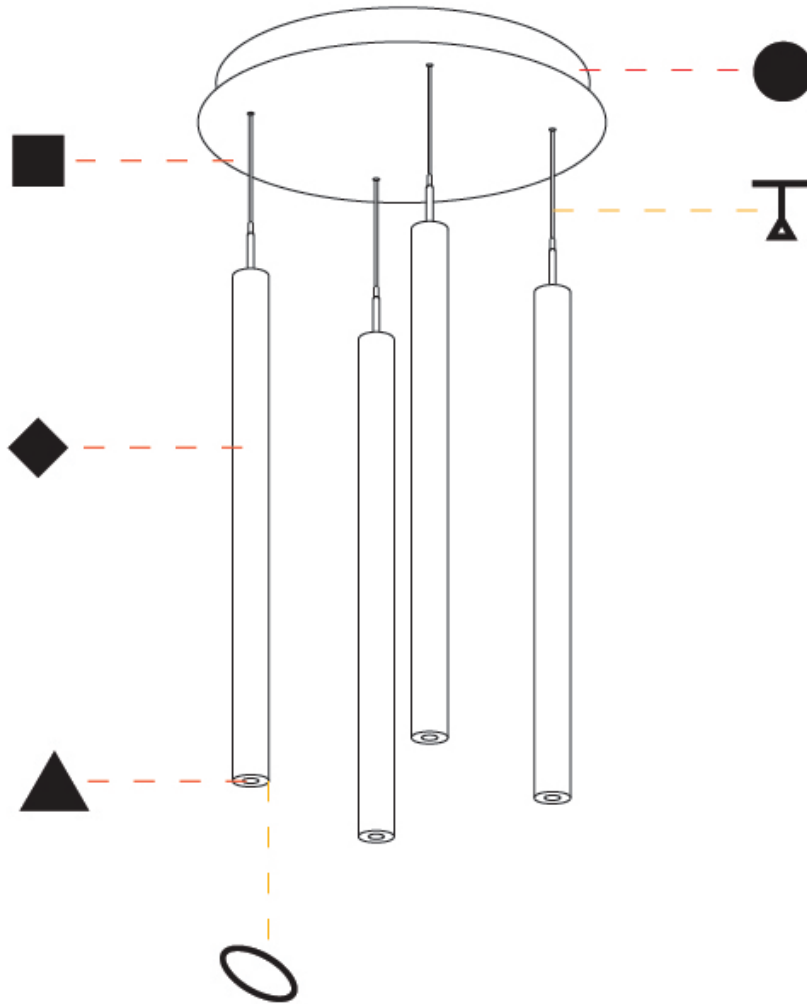

G-MINI ROUND HANGOVER SUSPENSION

A300631-

PROJECT
TYPE
SPECIFIER
QUANTITY
DATE