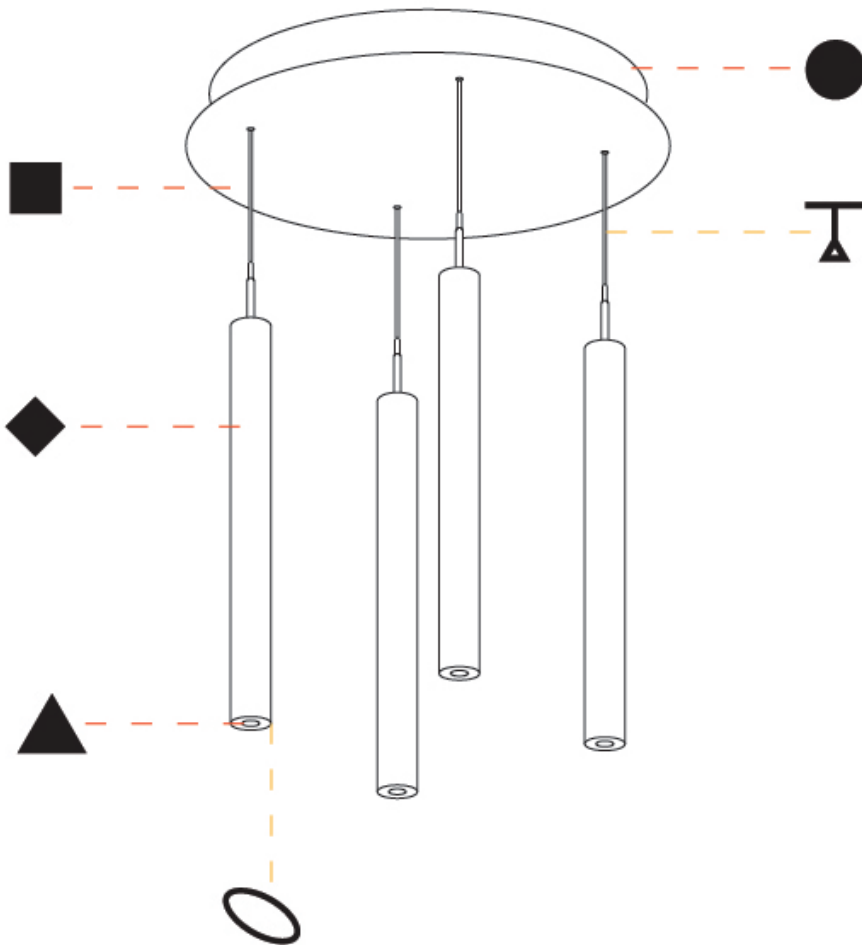

G-MINI ROUND HANGOVER SUSPENSION

A300630-

PROJECT	_____
TYPE	_____
SPECIFIER	_____
QUANTITY	_____
DATE	_____