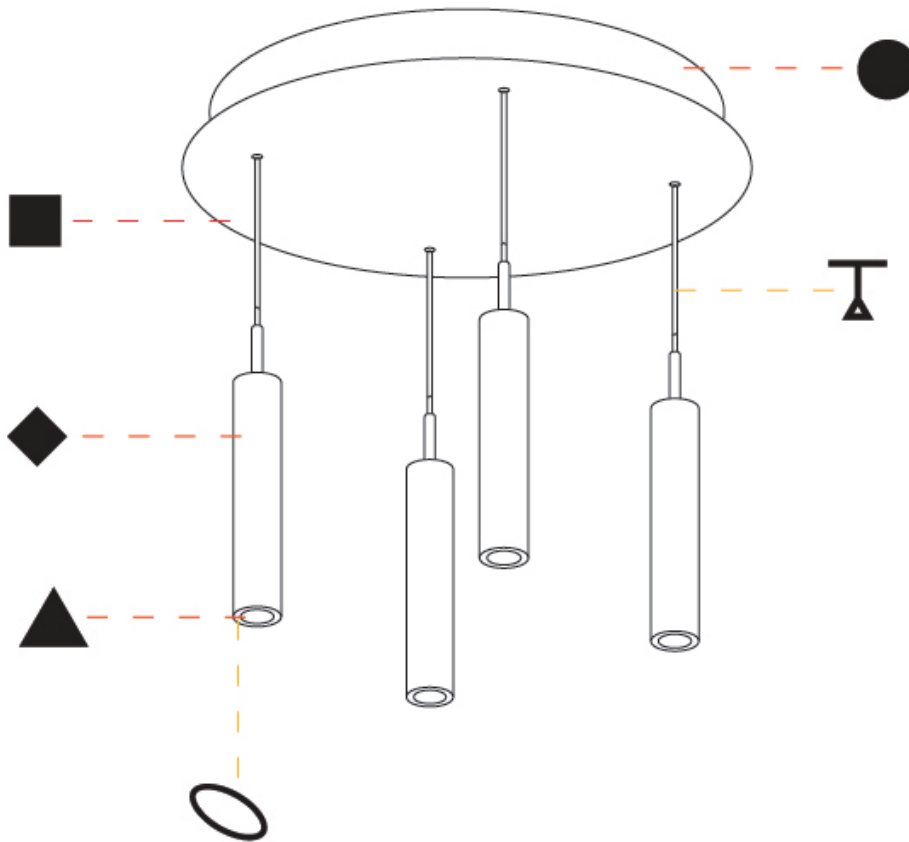

A

G-MINI ROUND HANGOVER SUSPENSION

A300627-

base number LED Dimming Finishes (Diamond) Finishes (Triangle) Finishes (Circle) Finish Options Shine Ring Beam Angle Options Cable Options

- To build a product code in our configurator select the specify button on the base model # product page
- To build a manual product code on this datasheet choose from the options listed below in blue font and add the suffix to the base model #