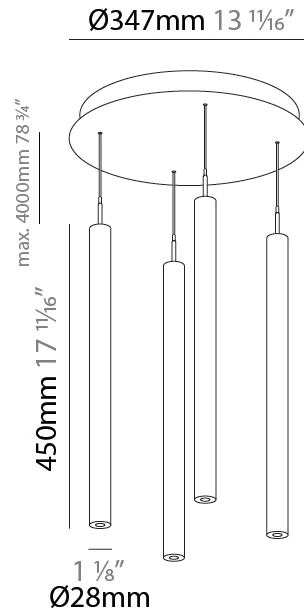

GENERAL

Series: G-Mini Round
Subseries: G-Mini Round Hangover
Brand: Prolight
Division: Architectural
Mounting Type: Suspension
Mounting Location: Ceiling
Subcategory: Spots

PHYSICAL

Shape: Cylinder
Diameter (mm): 347
Diameter (in): 13 1/16
Height (mm): 450
Height (in): 17 1/16
Light Distribution: Direct
Diffuser: Shine Ring - NOR / OPL / YEL / ORA / RED / BLU / GRN
Fixture Finish: SSR / BKV / CWI / CRY / HAB / UFT / ITA / RUA / FTG / MYG / LOD / PUS / FRO / FUP / KIA / POP / BLS / SPG / MEY / GOH / GUM / CHC / COM / ABZ / JAG / OBR / MOS / ROR
Accent Finish: NOF / COP / MIR / SSS
Fixture Material: Extruded Aluminum / Steel
Cable Details: 2,000mm/78 3/4" / 4,000mm/157 1/2" - Cable, Black, Green, Orange, Red, White

ELECTRICAL

Lamp Type: LED (Zhaga Standard)
Input Wattage (W): 26
Total Output Wattage (W): 23.7
Dimming: Non-Dimmable
Driver Included: Yes
Driver Location: Integrated
Driver Type: Constant Current - Universal
Driver Class: Class 2
Input Voltage (V): 120 - 277

LED

Color Temperature (°K): 2700 / 3000 / 3500 / 4000
Max. Delivered Lumen (lm): 1557 / 1421 / 1499 / 1450
Nominal Lumen (lm): 1840 / 1949 / 2057 / 2112
CRI: >90 CRI
Lamp Life (hrs): 50000

OPTICAL

Beam Angle: 32 / 58

RATINGS AND CERTIFICATIONS

Certified By: Certified for North American Standards
IP rating: IP20