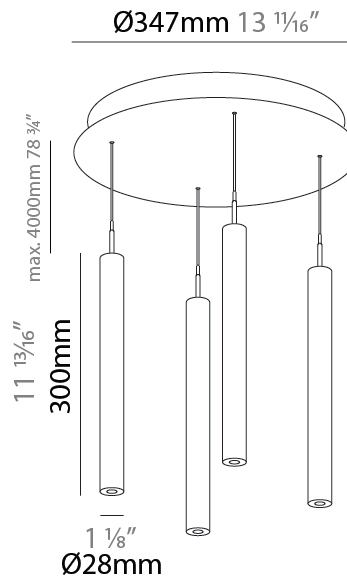

GENERAL

Series: G-Mini Round
Subseries: G-Mini Round Hangover
Brand: Prolight
Division: Architectural
Mounting Type: Suspension
Mounting Location: Ceiling
Subcategory: Spots

PHYSICAL

Shape: Cylinder
Diameter (mm): 347
Diameter (in): 13 11/16
Height (mm): 300
Height (in): 11 13/16
Light Distribution: Direct
Diffuser: Shine Ring - NOR / OPL / YEL / ORA / RED / BLU / GRN
Fixture Finish: SSR / BKV / CWI / CRY / HAB / UFT / ITA / RUA / FTG / MYG / LOD / PUS / FRO / FUP / KIA / POP / BLS / SPG / MEY / GOH / GUM / CHC / COM / ABZ / JAG / OBR / MOS / ROR
Accent Finish: NOF / COP / MIR / SSS
Fixture Material: Extruded Aluminum / Steel
Cable Details: 2,000mm/78 3/4" / 4,000mm/157 1/2" - Cable, Black, Green, Orange, Red, White

ELECTRICAL

Lamp Type: LED (Zhaga Standard)
Input Wattage (W): 26
Total Output Wattage (W): 23.7
Dimming: Non-Dimmable
Driver Included: Yes
Driver Location: Integrated
Driver Type: Constant Current - Universal
Driver Class: Class 2
Input Voltage (V): 120 - 277

LED

Color Temperature (°K): 2700 / 3000 / 3500 / 4000
Max. Delivered Lumen (lm): 1557 / 1421 / 1499 / 1450
Nominal Lumen (lm): 1840 / 1949 / 2057 / 2112
CRI: >90 CRI
Lamp Life (hrs): 50000

OPTICAL

Beam Angle: 32 / 58

RATINGS AND CERTIFICATIONS

Certified By: Certified for North American Standards
IP rating: IP20