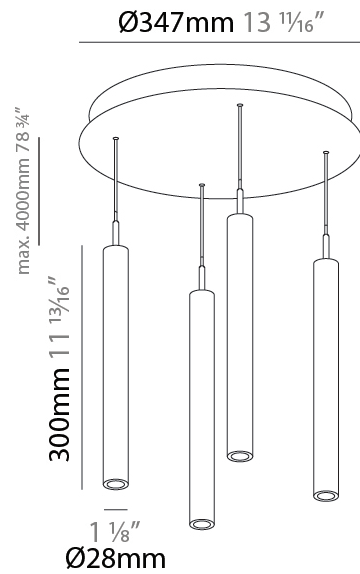

GENERAL

Series: G-Mini Round
Subseries: G-Mini Round Hangover
Brand: Prolicht
Division: Architectural
Mounting Type: Suspension
Mounting Location: Ceiling
Subcategory: Spots

PHYSICAL

Shape: Cylinder
Diameter (mm): 347
Diameter (in): 13 13/16
Height (mm): 300
Height (in): 11 13/16
Light Distribution: Direct
Fixture Finish: SSR / BKV / CWI / CRY / HAB / UFT / ITA / RUA / FTG / MYG / LOD / PUS / FRO / FUP / KIA / POP / BLS / SPG / MEY / GOH / GUM / CHC / COM / ABZ / JAG / OBR / MOS / ROR
Accent Finish: NOF / COP / MIR / SSS
Fixture Material: Extruded Aluminum / Steel
Cable Details: 2,000mm/78 3/4" / 4,000mm/157 1/2" - Cable, Black, Green, Orange, Red, White

ELECTRICAL

Lamp Type: LED (Zhaga Standard)
Input Wattage (W): 26
Total Output Wattage (W): 23.7
Dimming: Tri-Mode (Non-Dimming and Phase Dimming (120Vac only) and 0-10V Dimming)
Driver Included: Yes
Driver Location: Integrated
Driver Type: Constant Current - Universal
Driver Class: Class 2
Input Voltage (V): 120 - 277

LED

Color Temperature (°K): 2700 / 3000 / 3500 / 4000
Max. Delivered Lumen (lm): 1614 / 1709 / 1804 / 1852
Nominal Lumen (lm): 1840 / 1949 / 2057 / 2112
CRI: >90 CRI
Lamp Life (hrs): 50000

OPTICAL

Beam Angle: 20 / 26 / 56

RATINGS AND CERTIFICATIONS

Certified By: Certified for North American Standards
IP rating: IP20