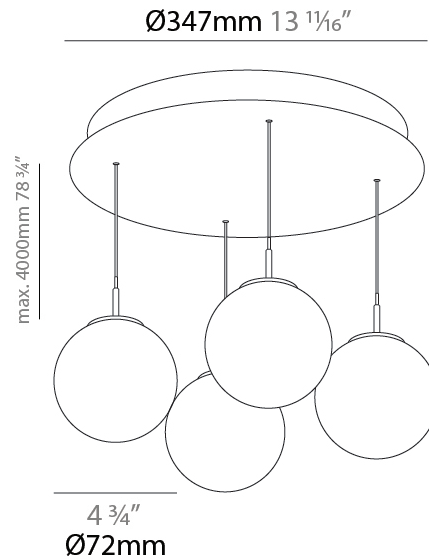

GENERAL

Series: G-Mini Round
Subseries: G-Mini Round Bilo
Brand: Prolicht
Division: Architectural
Mounting Type: Suspension
Mounting Location: Ceiling
Subcategory: Spots

PHYSICAL

Shape: Cylinder
Diameter (mm): 347
Diameter (in): 13 ¹¹/₁₆
Height (mm): 120
Height (in): 4 ³/₄
Light Distribution: Direct
Diffuser: Touch of Color - NOR / OPL / YEL / ORA / RED / BLU / GRN
Fixture Finish: SSR / BKV / CWI / CRY / HAB / UFT / ITA / RUA / FTG / MYG / LOD / PUS / FRO / FUP / KIA / POP / BLS / SPG / MEY / GOH / GUM / CHC / COM / ABZ / JAG / OBR / MOS / ROR
Accent Finish: NOF / COP / MIR / SSS
Fixture Material: Extruded Aluminum / Steel
Cable Details: 2,000mm/78 3/4" / 4,000mm/157 1/2" - Cable, Black, Green, Orange, Red, White

ELECTRICAL

Lamp Type: LED (Zhaga Standard)
Input Wattage (W): 26
Total Output Wattage (W): 23.7
Dimming: Tri-Mode (Non-Dimming and Phase Dimming (120Vac only) and 0-10V Dimming)
Driver Included: Yes
Driver Location: Integrated
Driver Type: Constant Current - Universal
Driver Class: Class 2
Input Voltage (V): 120 - 277

LED

Color Temperature (°K): 2700 / 3000 / 3500 / 4000
Max. Delivered Lumen (lm): 1424 / 1507 / 1591 / 1634
Nominal Lumen (lm): 1840 / 1949 / 2057 / 2112
CRI: >90 CRI
Lamp Life (hrs): 50000

OPTICAL

Beam Angle: 180

RATINGS AND CERTIFICATIONS

Certified By: Certified for North American Standards
IP rating: IP20