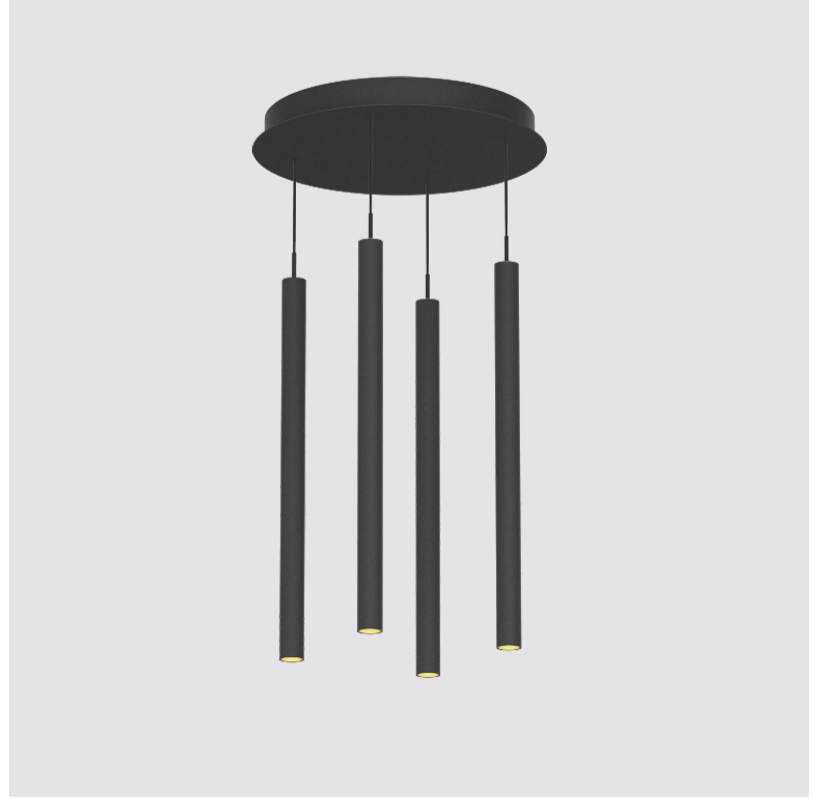

GENERAL

Series: G-Mini Round
Subseries: G-Mini Round Hangover
Brand: Prolicht
Division: Architectural
Mounting Type: Suspension
Mounting Location: Ceiling
Subcategory: Spots

PHYSICAL

Shape: Cylinder
Diameter (mm): 347
Diameter (in): 13 11/16
Height (mm): 450
Height (in): 17 11/16
Light Distribution: Direct
Fixture Finish: SSR / BKV / CWI / CRY / HAB / UFT / ITA / RUA / FTG / MYG / LOD / PUS / FRO / FUP / KIA / POP / BLS / SPG / MEY / GOH / GUM / CHC / COM / ABZ / JAG / OBR / MOS / ROR
Accent Finish: NOF / COP / MIR / SSS
Fixture Material: Extruded Aluminum / Steel
Cable Details: 2,000mm/78 3/4" / 4,000mm/157 1/2" - Cable, Black, Green, Orange, Red, White

ELECTRICAL

Lamp Type: LED (Zhaga Standard)
Input Wattage (W): 26
Total Output Wattage (W): 23.7
Dimming: Tri-Mode (Non-Dimming and Phase Dimming (120Vac only) and 0-10V Dimming)
Driver Included: Yes
Driver Location: Integrated
Driver Type: Constant Current - Universal
Driver Class: Class 2
Input Voltage (V): 120 - 277

LED

Color Temperature (°K): 2700 / 3000 / 3500 / 4000
Max. Delivered Lumen (lm): 1614 / 1709 / 1804 / 1852
Nominal Lumen (lm): 1840 / 1949 / 2057 / 2112
CRI: >90 CRI
Lamp Life (hrs): 50000

OPTICAL

Beam Angle: 20 / 26 / 56

RATINGS AND CERTIFICATIONS

Certified By: Certified for North American Standards
IP rating: IP20